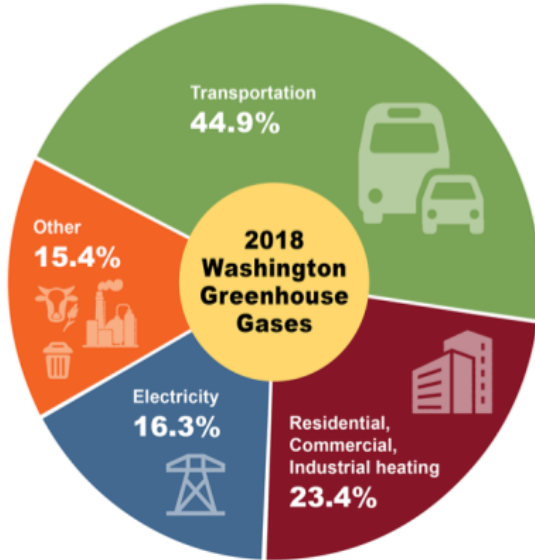

What's the Current Status of Greenhouse gases in Washington State?

Transportation sources dump the most greenhouse gases into our environment, but

Buildings are the fastest-growing source

Schools should be pioneers in decarbonizing due to their